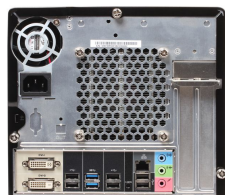

PC-Pro Distribution is pleased to announce our new range of Shuttle PCs & All-in-One Touchscreen PCs....

Shuttle XPC SH61R4 Mini PC— €439

- Intel Pentium G620 2.6GHz 1155 Socket
- 4GB 1333Mhz DDR3 Non ECC Memory (16GB max)
- 320GB 2.5" Hard Drive
- Windows 7 Pro 64-bit OEM
- USB 3.0, PCI-E x16 2.0, 5.1ch HD Audio
- 32.5 x 21.5 x 19 cm (LxWxH)

Shuttle X 50v2 Plus AiO 15.6" Touchscreen Machine — €519

- Intel Atom D525 Dual Core 1.8GHz
- 2GB DDR3 (2 x 204Pin SO-Dimm Slots, Max 2 x 2GB)
- 320GB 2.5" Hard Drive
- Windows 7 Pro 32-bit OEM
- 4-in-1 Card Reader.
- 2.0 WebCam
- 100mm VESA Mount Capable
- 394 x 327 x 36mm (WxHxL)
- 40w Fanless Operation , Energy Star 5 Compliant

Shuttle PC XS35V2 Slim PC— €399

- Intel Atom D525 Dual Core 1.8GHz
- 4GB DDR3 (1 x 204Pin SO-Dimm Slots, Max 1 x 4GB)
- 320GB 2.5" Hard Drive
- Windows 7 Pro 64-bit OEM
- D-Sub VGA, 5 X USB 2.0 (1 x Front , 4 X Rear)
- Gigabit Lan ,wlan 802.11 B/G/N
- 25.2 x 16.2 x 3.84 cm (LxWxH)
- 4-in-1 Card Reader.
- 40w Fanless Operation
- Optional VESA Mount 75/100 Kit (PVO1) - €25.00

Shuttle XPC SZ68R5 Mini PC— €599

- Intel Pentium G620 2.6GHz 1155 Socket
- 4GB 1333Mhz DDR3 Non ECC Memory (32GB max) (4 x Slots)
- 500GB 3.5" Hard Drive
- Windows 7 Pro 64-bit OEM
- 7.1 CH HD Audio ,GigaBit Lan , 4 x USB 3.0 (2 X Front , 2 x Rear)
- Internal SATA 5.25" DVD RW
- 33.2 x 21.6 x 19.8 cm (LxWxH)
- 500watt Power Supply (80 Plus Bronze)